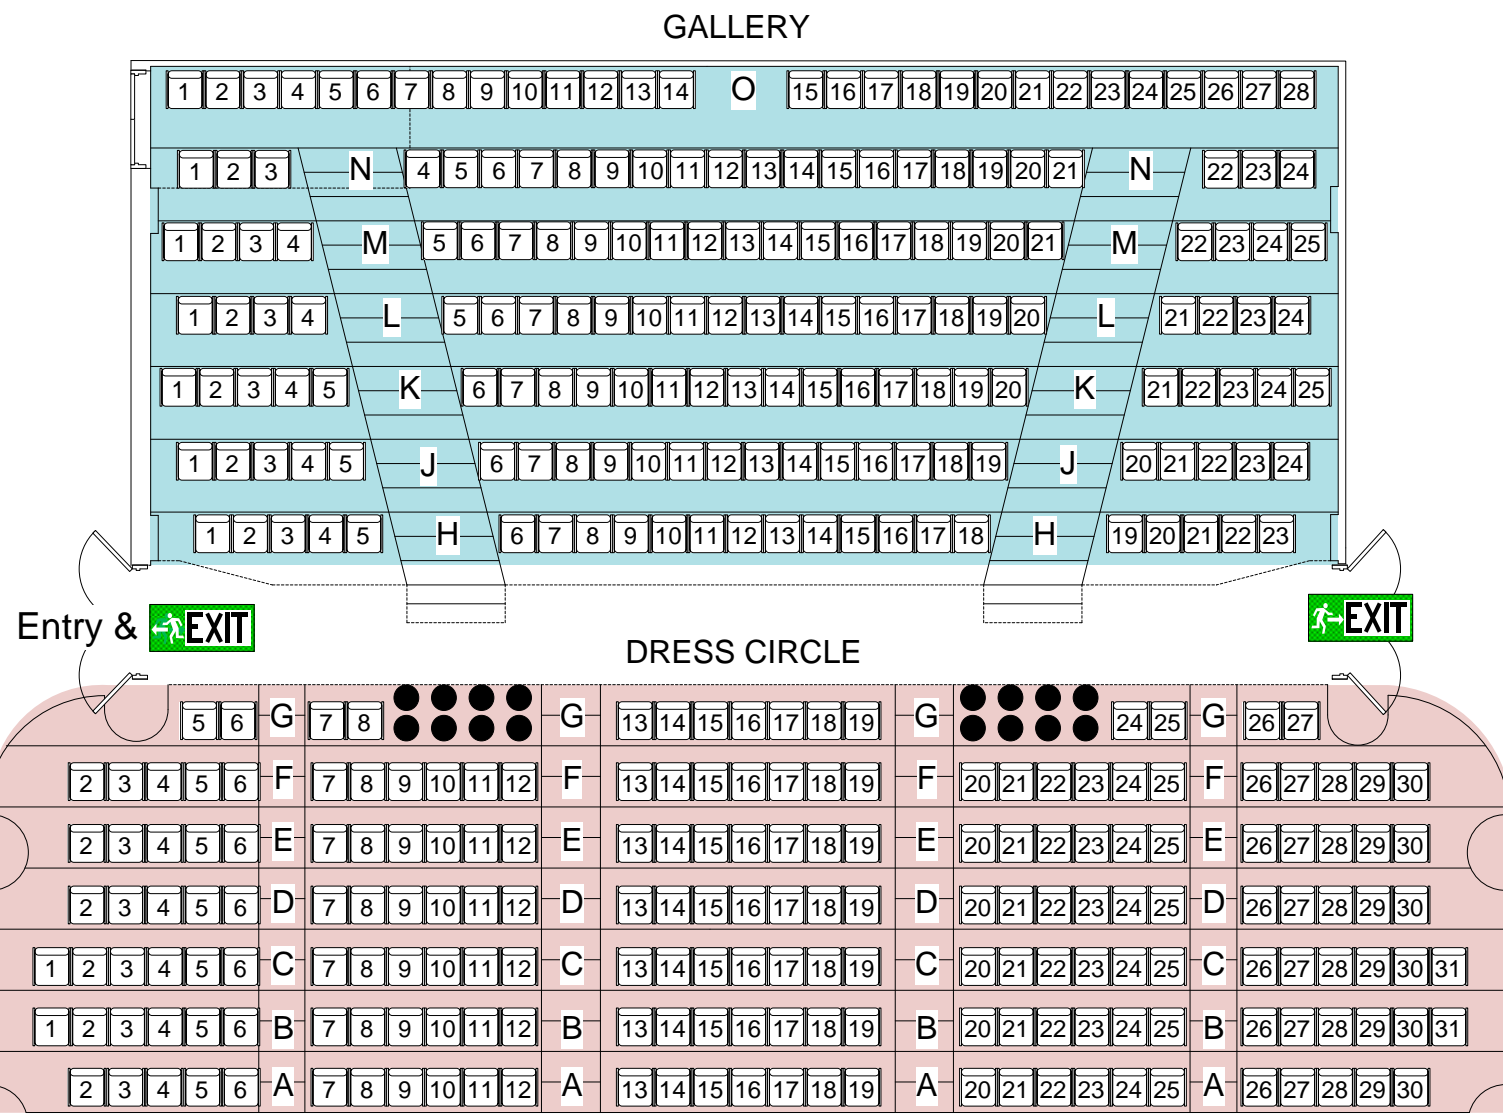

# Adelaide Town Hall Concert Seating plan

PROUDLY MANAGED BY

128 King William St,  
Adelaide SA 5000  
T(08) 8203 7415  
F(08) 8203 7550

Note: restricted viewing in seats 13-18 rows V, W & X