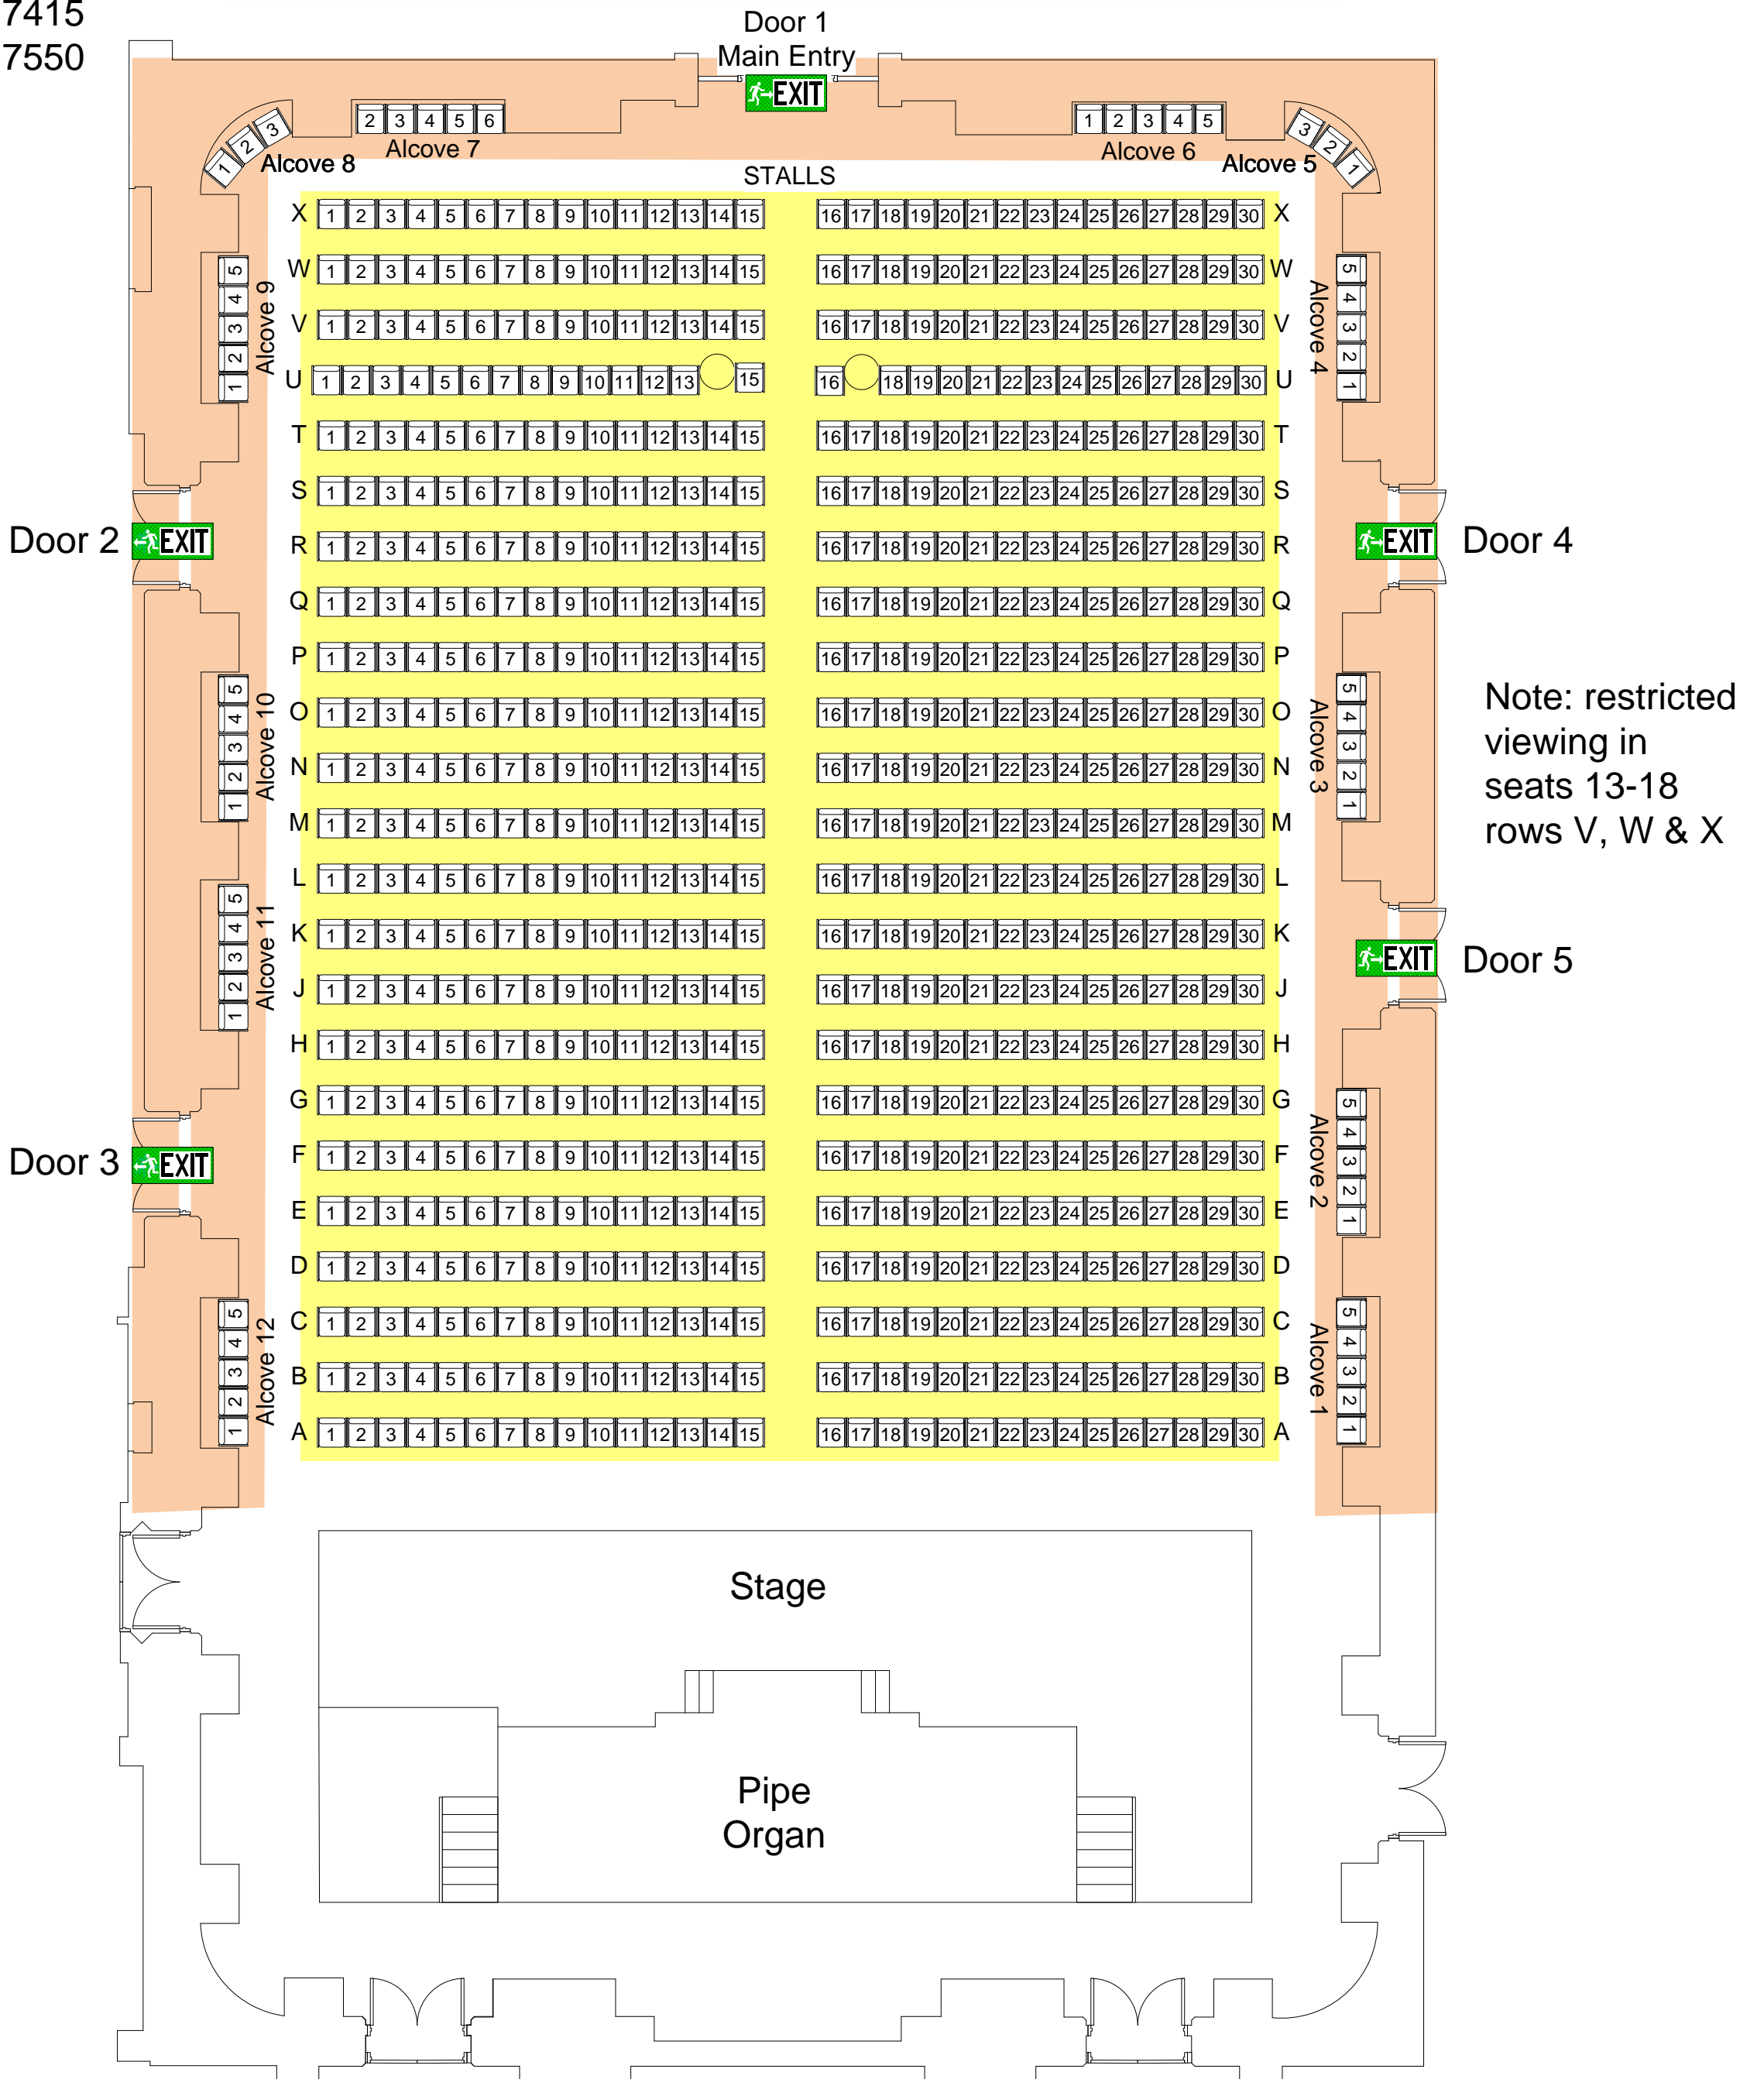

# Adelaide Town Hall Concert Seating plan

PROUDLY MANAGED BY

128 King William St,  
Adelaide SA 5000  
T(08) 8203 7415  
F(08) 8203 7550

Note: restricted viewing in seats 13-18 rows V, W & X