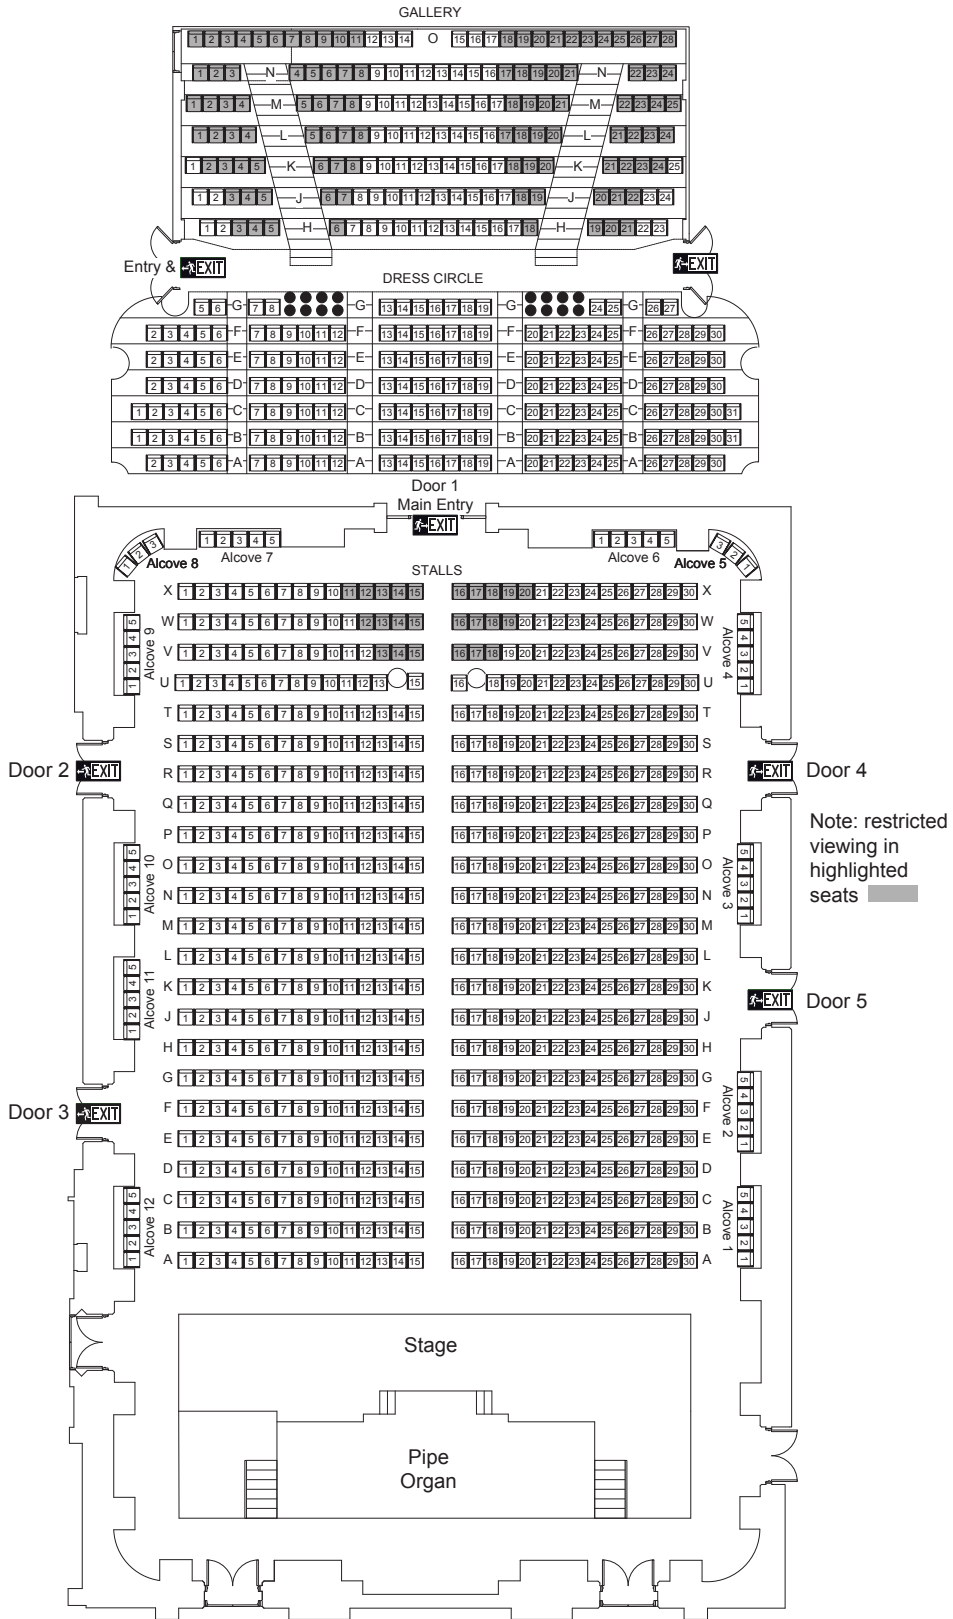

# Auditorium Concert Seating Plan

Auditorium Hall Dimensions	
Length: from basic stage to back wall	24 metres
Width:	18.5 metres
Height:	22 metres
Area:	445 sq. metres