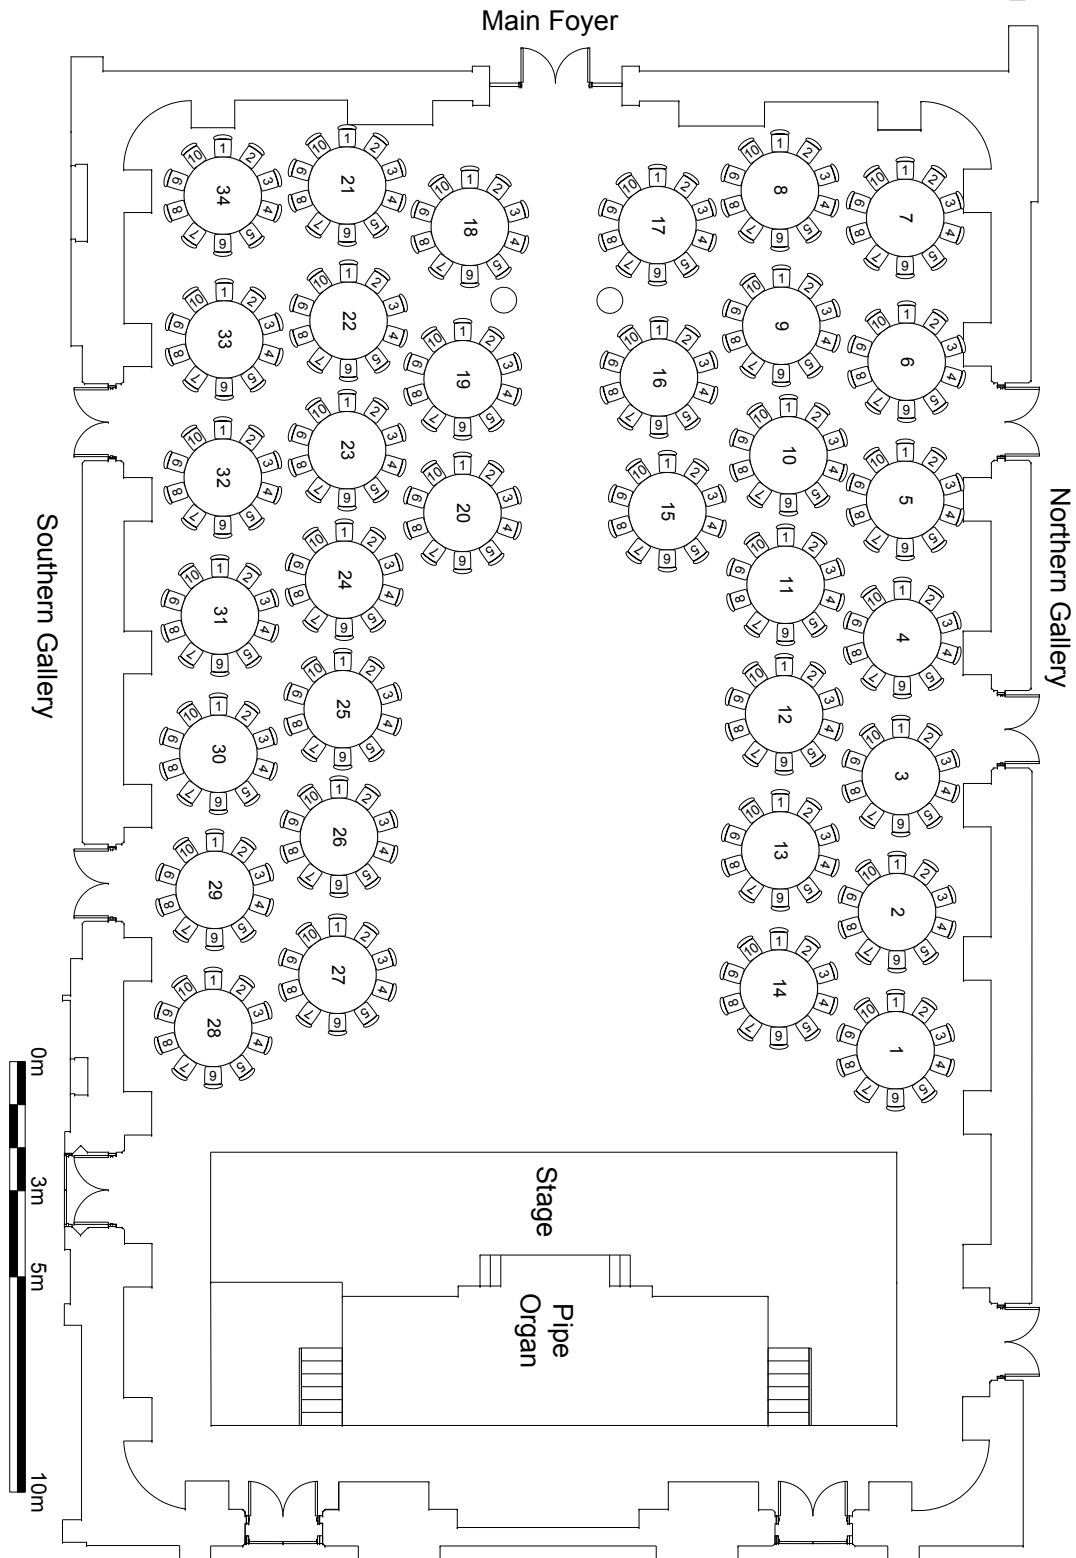

Auditorium Seating Plan

Round Tables

Auditorium Hall Dimensions

| | |
|---------------------------------------|----------------|
| Length: from basic stage to back wall | 24 metres |
| Width: | 18.5 metres |
| Height: | 22 metres |
| Area: | 445 sq. metres |