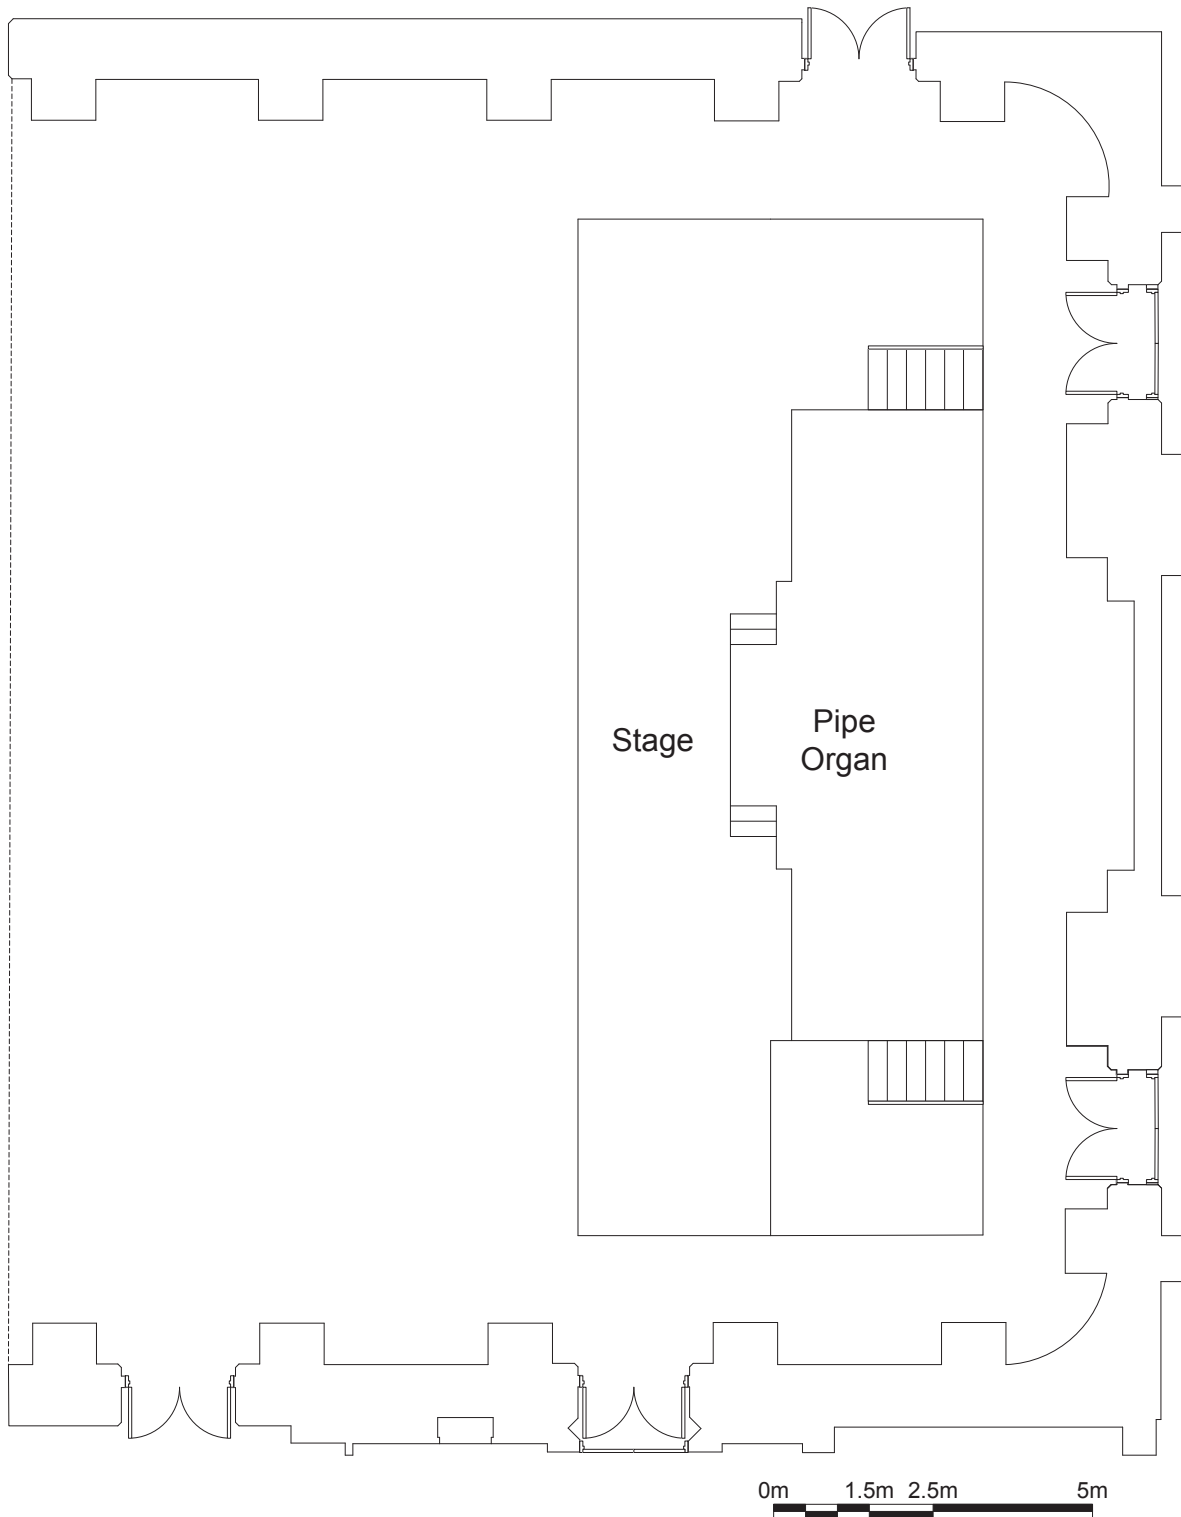

# Auditorium Stage Plan

Auditorium Hall Dimensions	
Basic stage depth (to front of organ console)	2.4 metres
Basic stage width:	16 metres
Basic stage height from floor:	1.2 metres
Area:	445 sq. metres