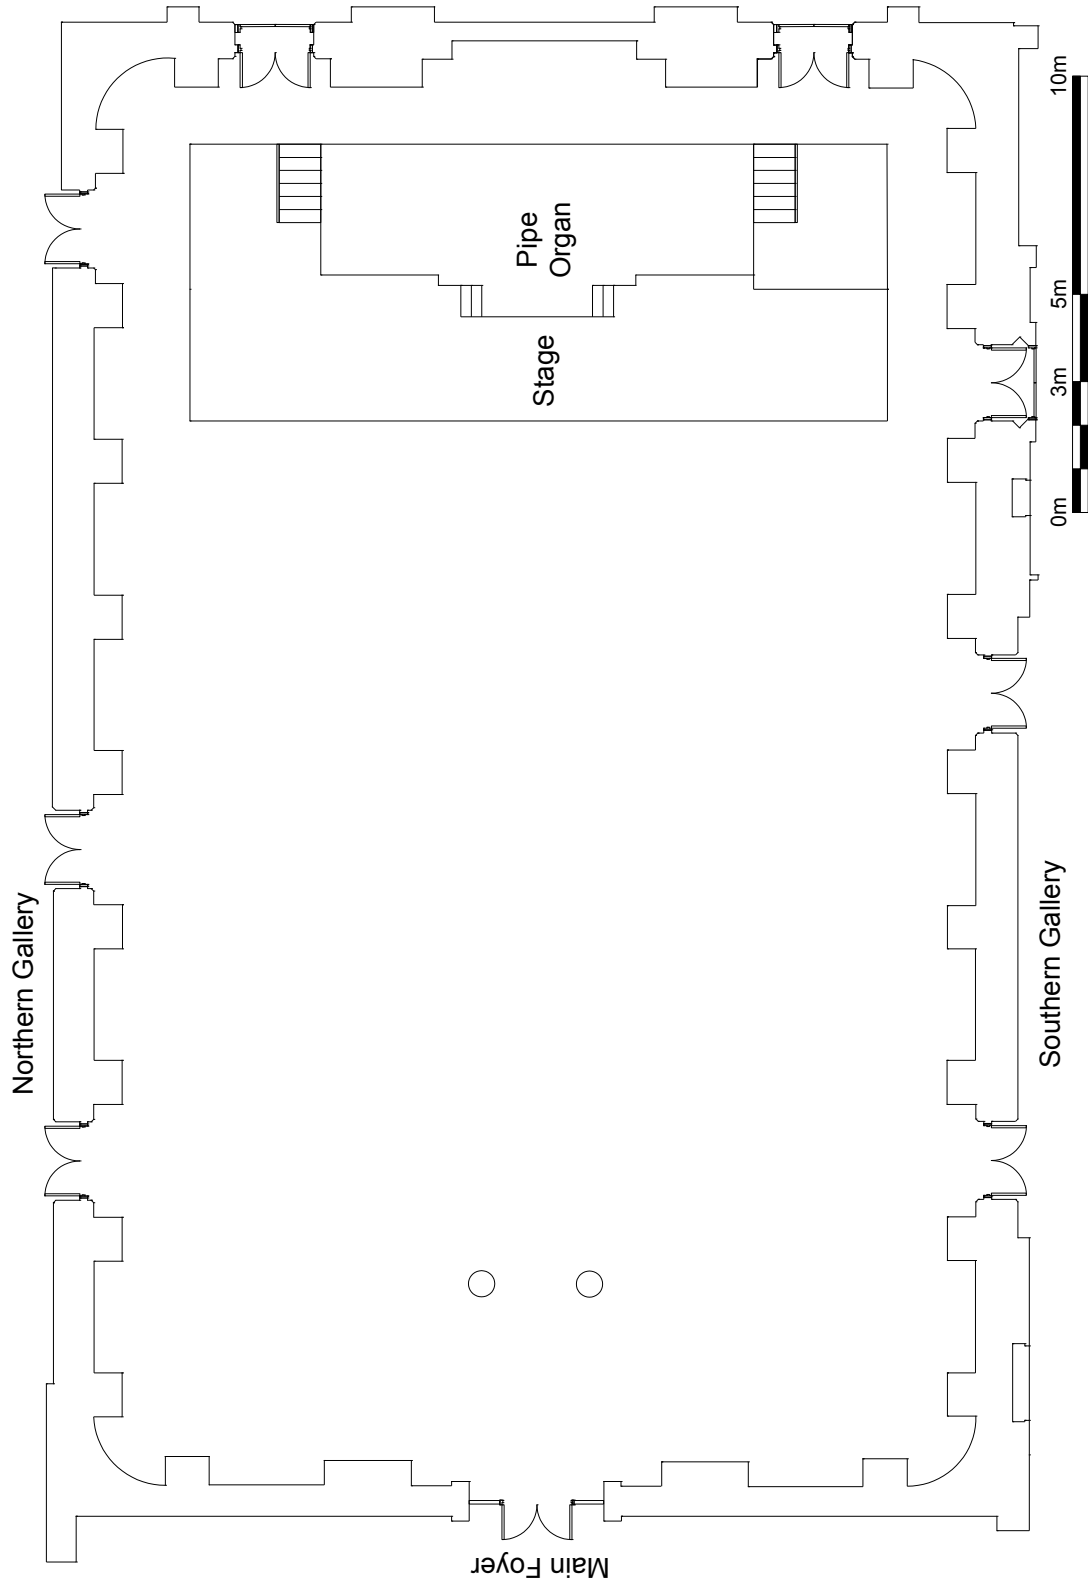

Auditorium Floor Plan

Auditorium Hall Dimensions	
Length: from basic stage to back wall	24 metres
Width:	18.5 metres
Height:	22 metres
Area:	445 sq. metres