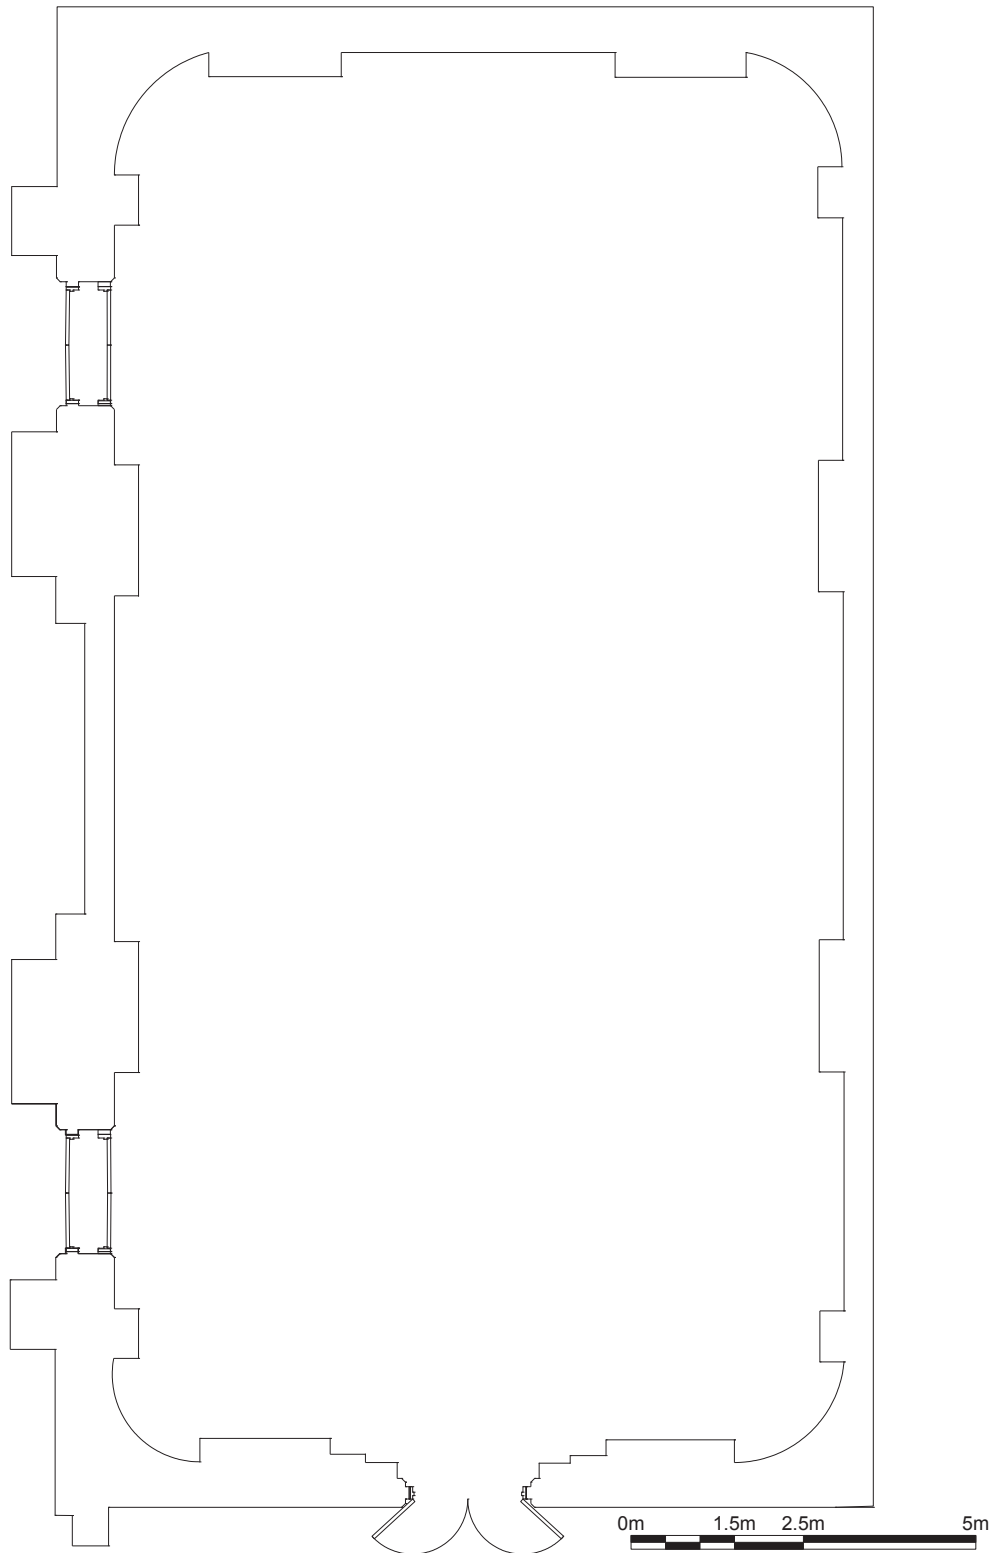

Banqueting Room Floor Plan

Banqueting Room Dimensions

Length:	20.5 metres
Width:	10.5 metres
Area:	215 sq. metres