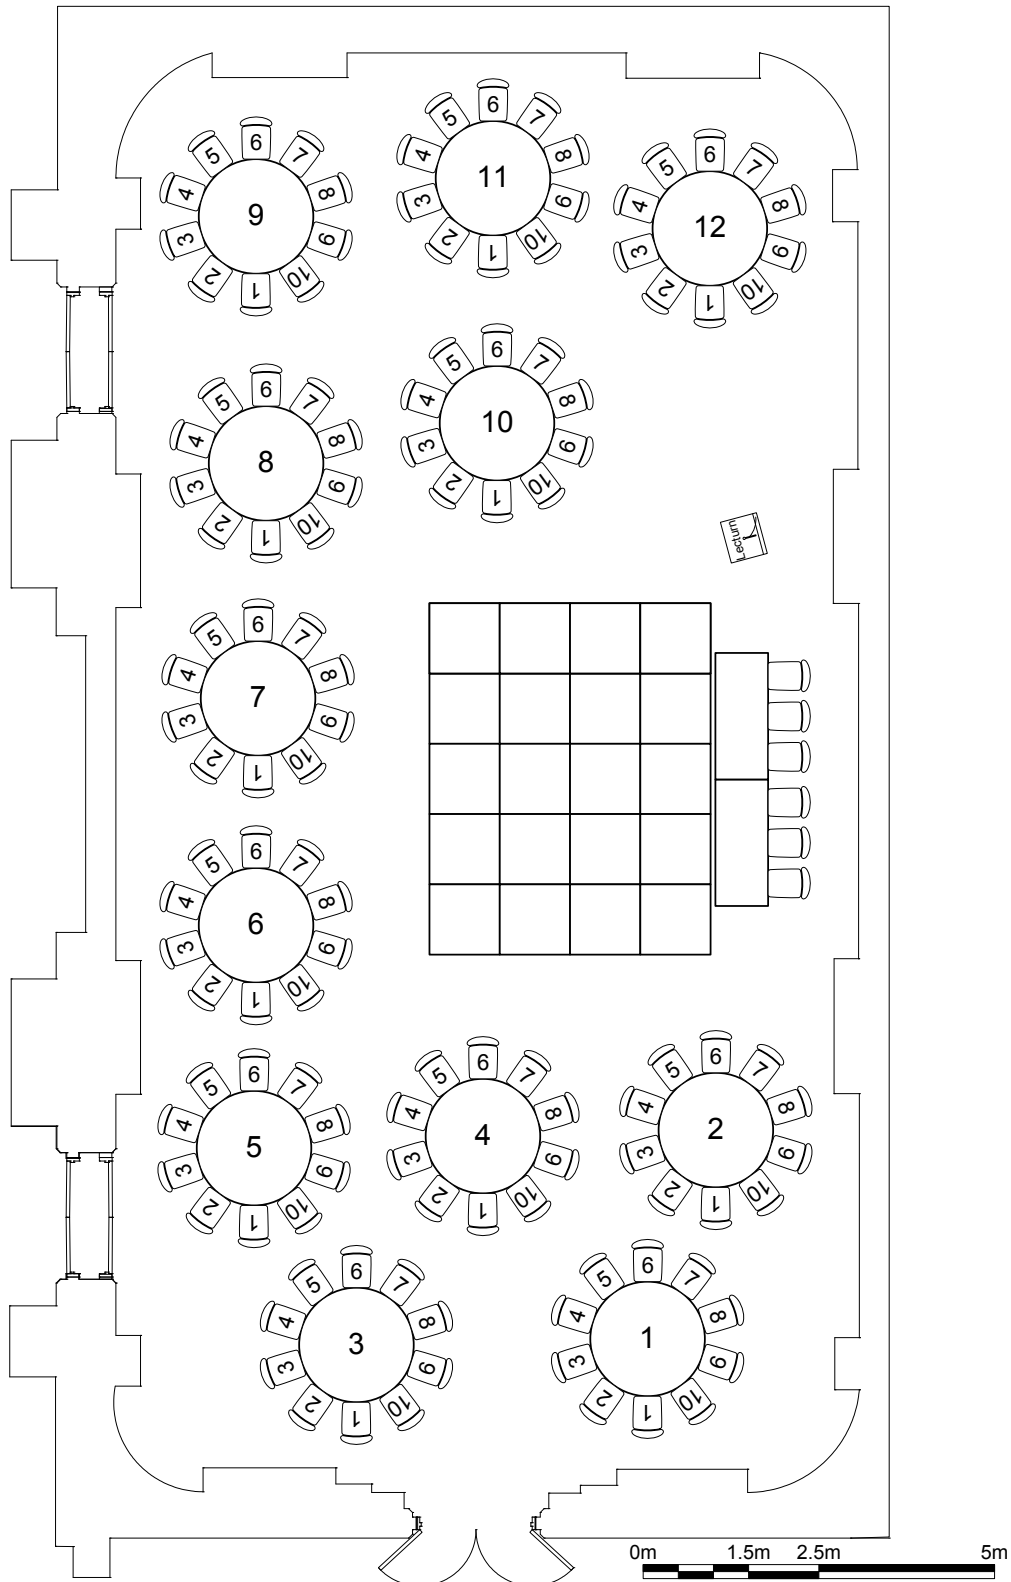

Banqueting Room Floor Plan Round Tables

Banqueting Room Dimensions

Length:	20.5 metres
Width:	10.5 metres
Area:	215 sq. metres