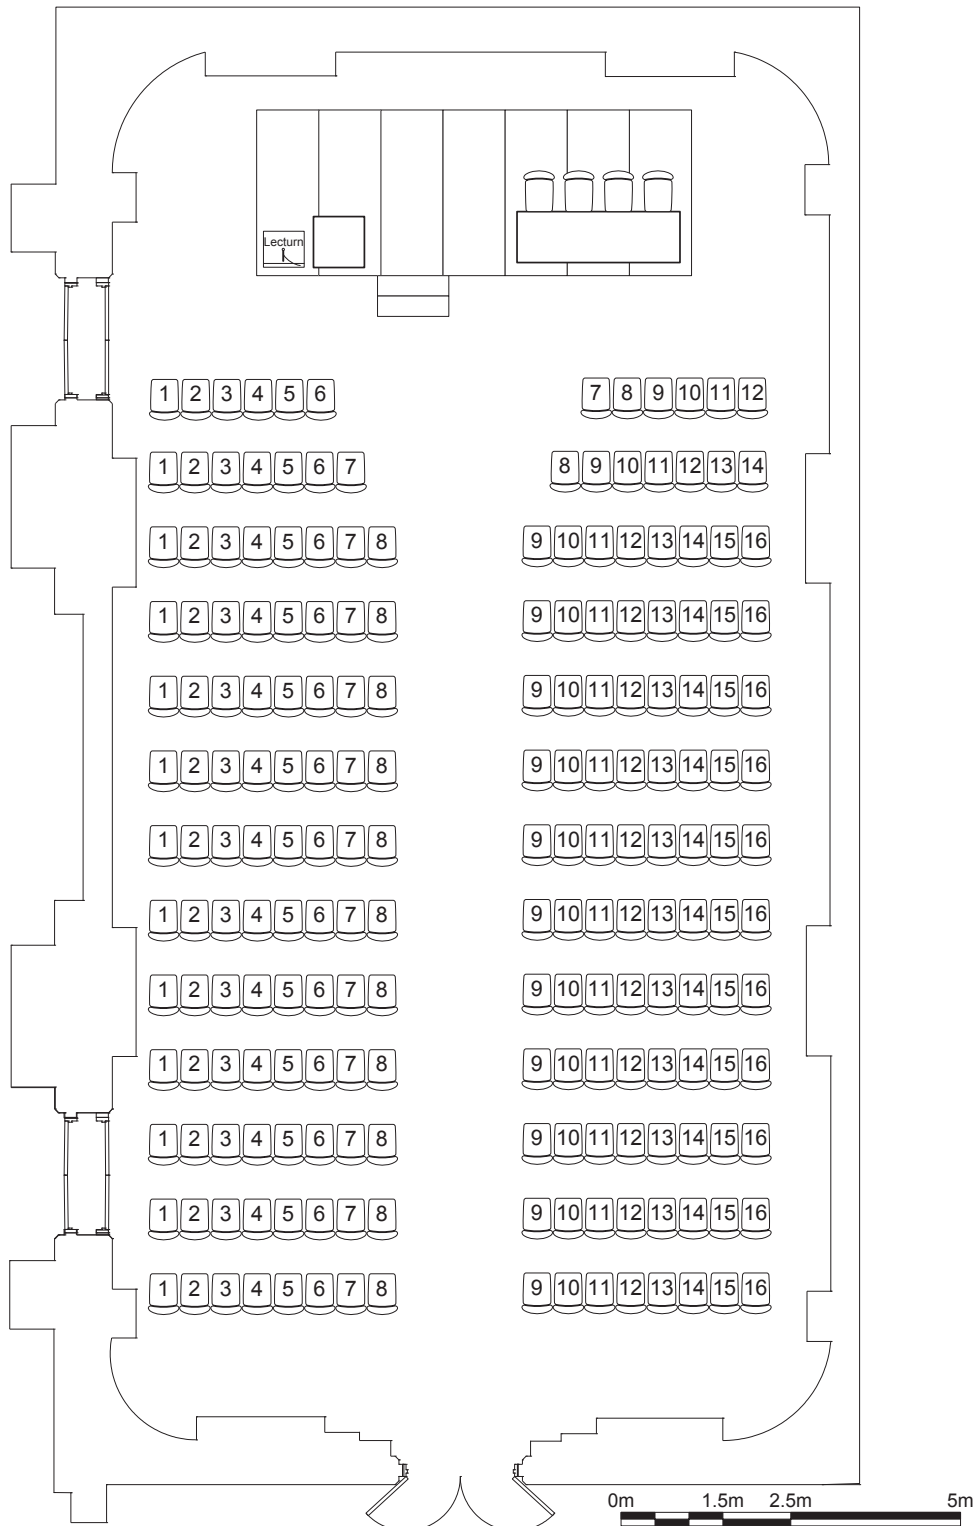

Banqueting Room Floor Plan Theatre Style

Banqueting Room Dimensions

Length:	20.5 metres
Width:	10.5 metres
Area:	215 sq. metres