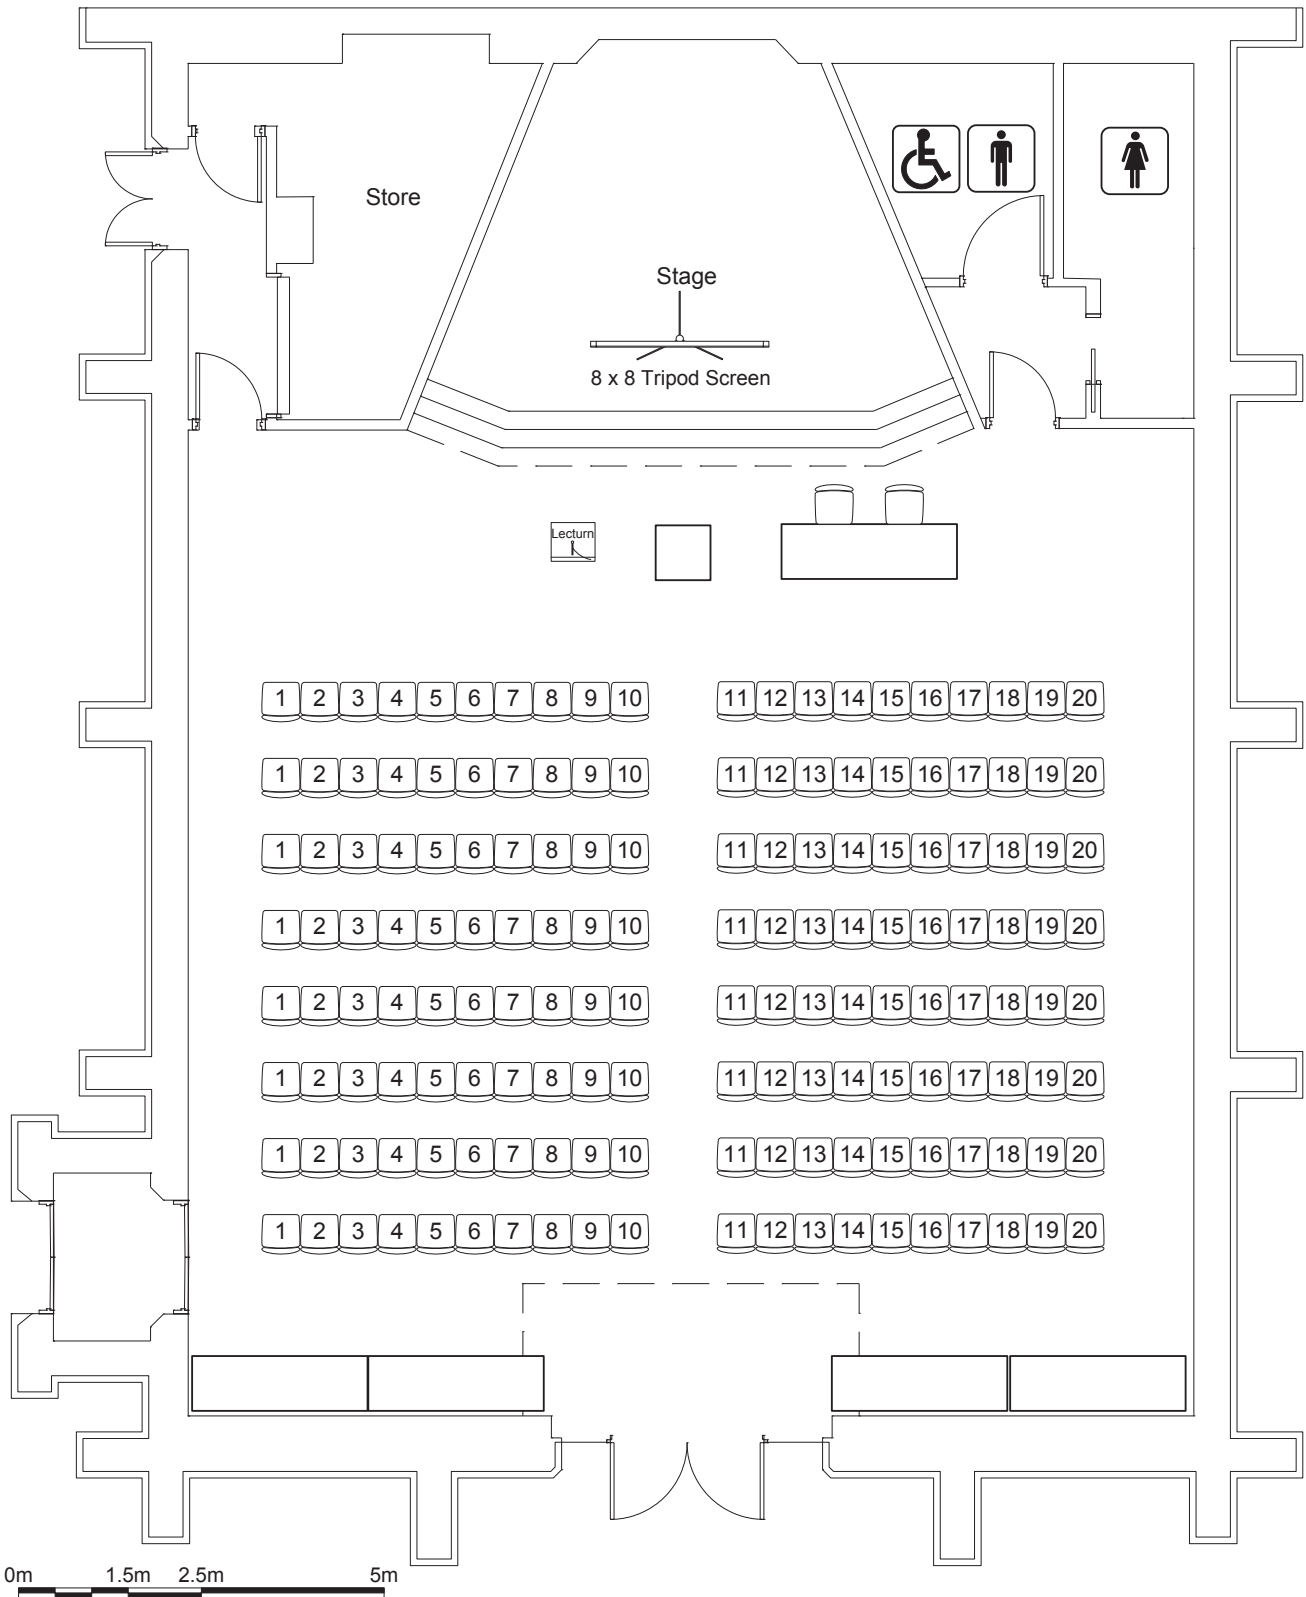

# Meeting Hall Floor Plan Theatre Style

### Meeting Hall Dimensions

Length:	13.5 metres
Width:	13 metres
Area:	166 sq. metres